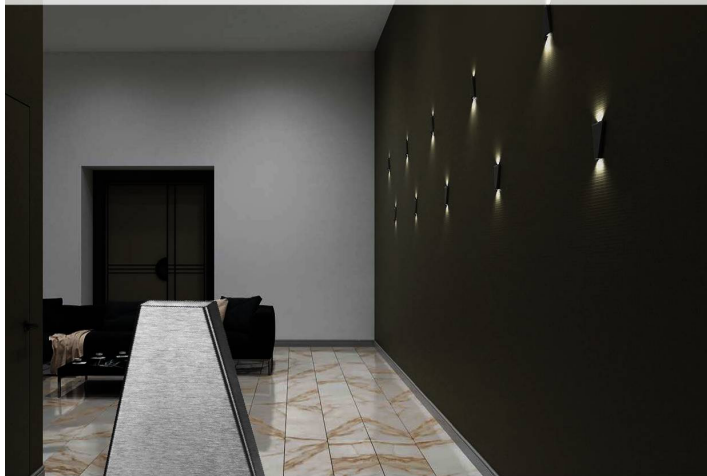

Promotion price:
48$

Light-mode ~~$ 56~~ + VAT

Luna

A+ CE RoHS LED

3184227	3184127	3194227	3194127
5901289718288	5901289718295	5901289718301	5901289718318
12V DC		230V AC	
1W		1.5W	
◊		□	
51mm			
6000K	3000K	6000K	3000K
IP 44			

NAME Luna 230V

MODEL 3194127

PARAMETERS

- \\ **Finish:** Stainless Steel
- \\ **Technology:** LED Factory assembled
- \\ **Lampholder:** N/A
- \\ **Wattage:** 1.5W
- \\ **Voltage:** 220V
- \\ **Lumen:** 51
- \\ **Color Temperature:** 3000K
- \\ **Dimmable:** No
- \\ **CRI:** 80
- \\ **IP:** 44
- \\ **Life expectancy:** 25,000hrs
- \\ **Measurements:** 30-100 x 130 x 47 (mm)
- \\ **Material:** Metal

Light-mode