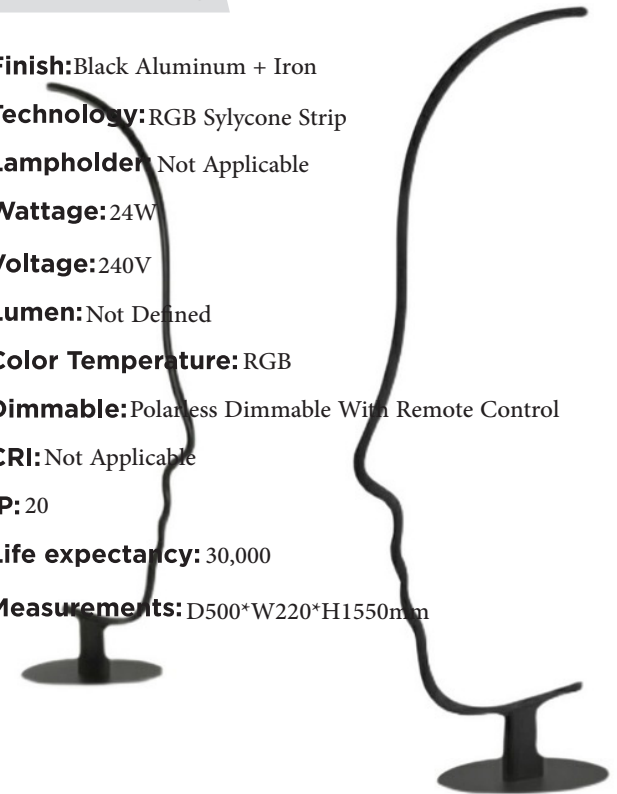

Light-mode

Promotional Price:
69\$

Light-mode ~~\$81~~ + VAT

NAME Bulb

MODEL 2830128

PARAMETERS

- || **Finish:** Chrome
- || **Technology:** LED or Halogen or Incandescent Retrofit
- || **Lampholder:** E27
- || **Wattage:**
 - 8W (LED)
 - 45W (Halogen)
 - 60W (Incandescent)
- || **Voltage:** 220V
- || **Lumen:** 560
- || **Color Temperature:** 2700K (I&L) / 3000K (H&L) / 4000K (L)
- || **Dimmable:** Yes (if requested)
- || **CRI:** 80
- || **IP:** 20
- || **Life expectancy:**
 - 20,000hrs (LED)
 - 2,000hrs (Halogen)
 - 1,000hrs (Incandescent)
- || **Measurements:** Height (mm): 400 ; Diameter (mm): 140
- || **Material:** Metal & Glass