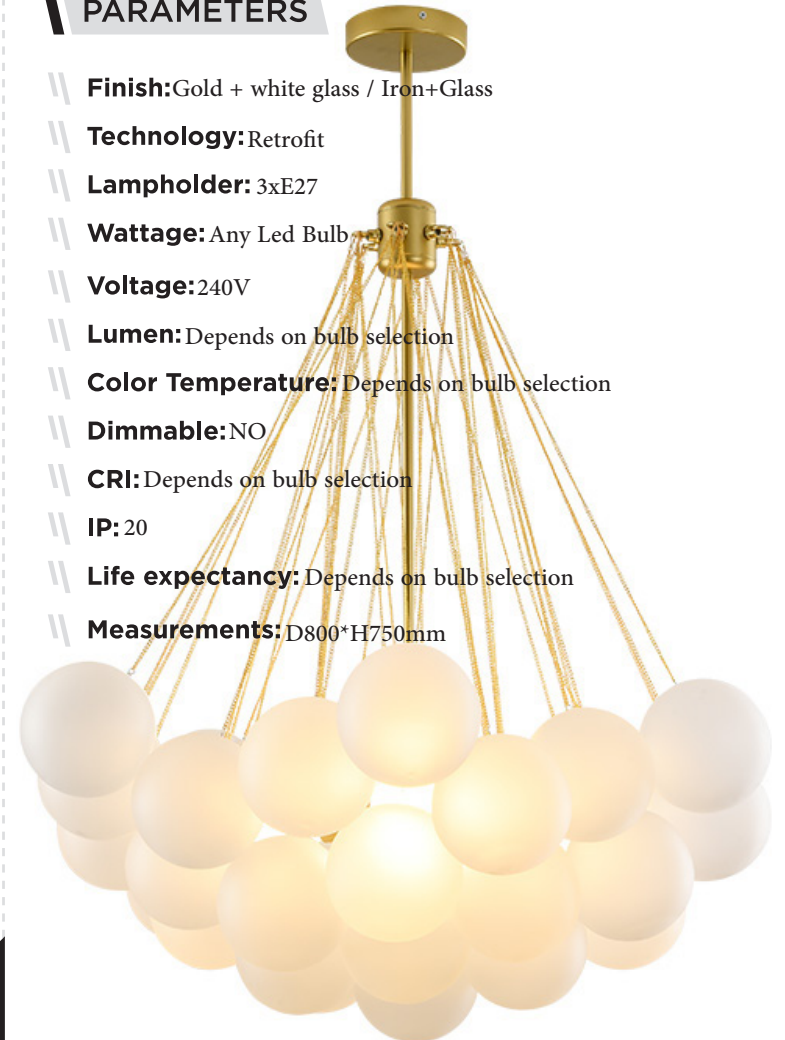

Lampholder: 3xE27

Wattage: Any Led Bulb

Voltage: 240V

Lumen: Depends on bulb selection

Color Temperature: Depends on bulb selection

Dimmable: NO

CRI: Depends on bulb selection

IP: 20

Life expectancy: Depends on bulb selection

Measurements: D800*H750mm

Light-mode

Light-mode \$ 78 + VAT

NAME Straight White Ceiling

MODEL 5365

PARAMETERS

- \\ **Finish:** White
- \\ **Technology:** Fluorescent
- \\ **Lampholder:** G5
- \\ **Wattage:** 54W
- \\ **Voltage:** 220V
- \\ **Lumen:** 5400
- \\ **Color Temperature:** 2700K / 3000K / 4000K.
- \\ **Dimmable:** No
- \\ **CRI:** 80
- \\ **IP:** 20
- \\ **Life expectancy:** 10,000hrs
- \\ **Measurements:** Length (mm): 1200 ; Width (mm): 70
- \\ **Material:** Painted Steel

Light-mode \$ 64 + VAT

NAME Ball Wood Led

MODEL 5031174

PARAMETERS

Finish: Oiled Oak, White & Chrome

Technology: LED

Lampholder: GU10

Wattage: 5.5W