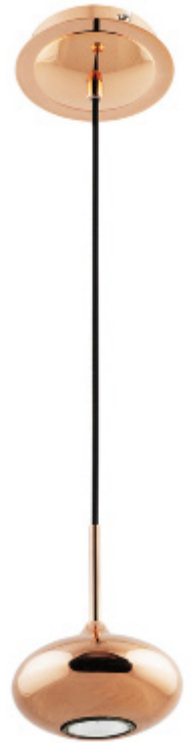

CRI: 80

IP: 20

Life expectancy:

20,000hrs (LED)

2,000hrs (Halogen)

Measurements: Height (mm): 950 ; Diameter (mm): 130

Material: Steel Copper Plating

Light-mode \$ 40 + VAT