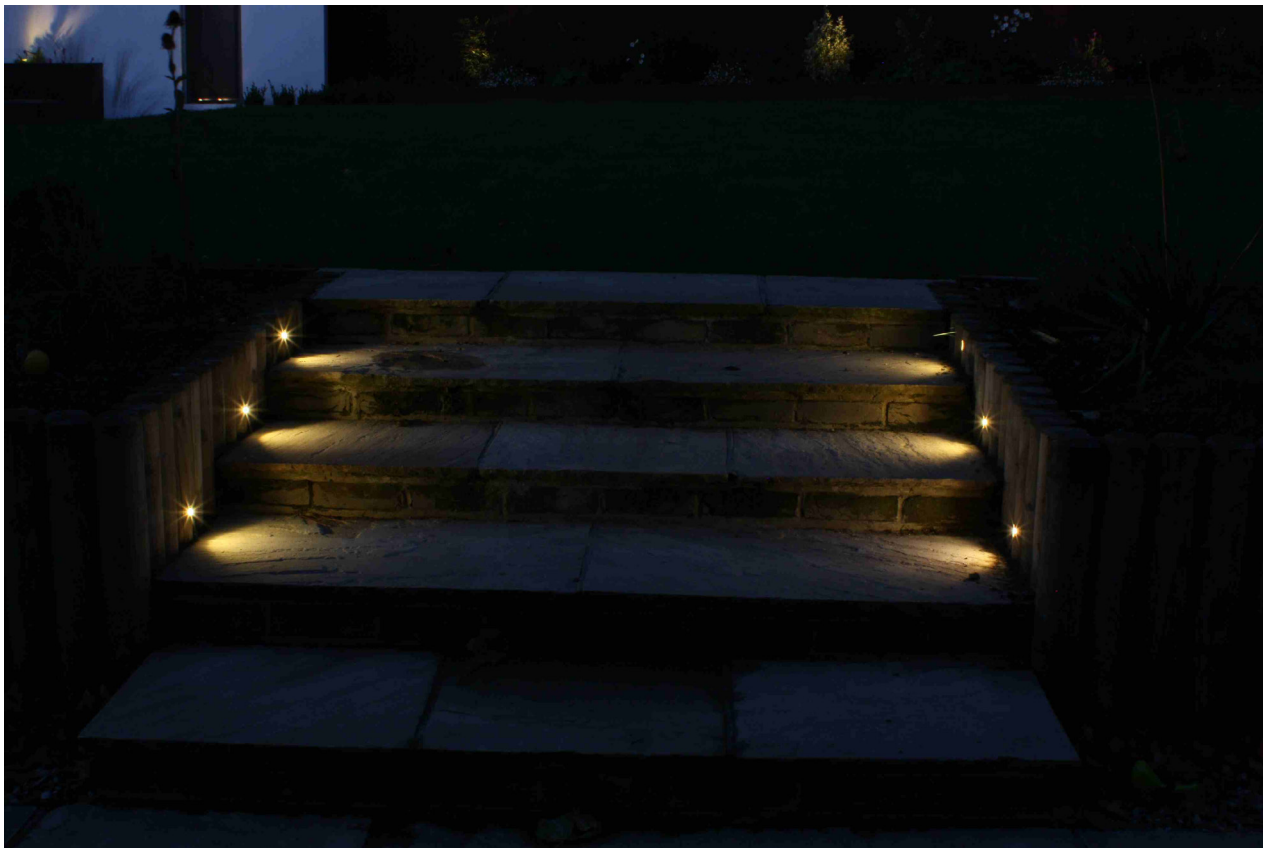

8.1

TECHNICAL OUTDOOR FIXTURE

Light-mode $ 34 + VAT

NAME CATA

MODEL SLED-1200

PARAMETERS

Finish: Grey

Technology: Factory Assembled

Lampholder: N/A

Wattage: 3W

Voltage: Integrated Driver

Lumen: 150

Color Temperature: 3000K

Dimmable: No

CRI: More Than 80

IP: 65

Life expectancy: 25,000Hrs

Measurements: Length:127mm; Width127mm; Depth:65mm

Light-mode