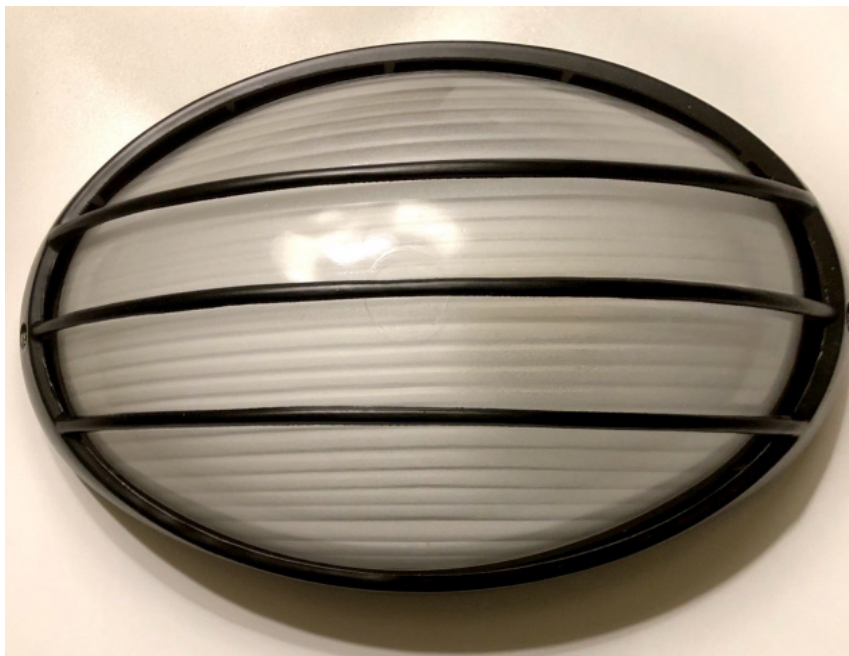

8.1

TECHNICAL OUTDOOR FIXTURE

Light-mode $ 23 + VAT