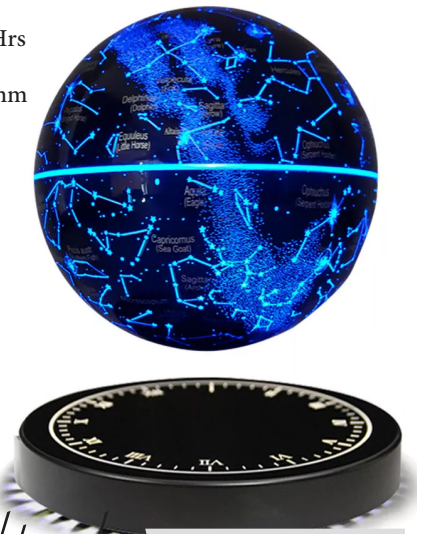

5.31

DECORATIVE MAGNETIC TABLE LAMP

Light-mode \$134 + VAT

NAME Levitating Star Starry RGB

MODEL SM10-CG-SL

PARAMETERS

- || **Finish:**Black
- || **Technology:**Magnet and Rechargeable
- || **Lampholder:** Not Applicable
- || **Wattage:**Not Applicable
- || **Voltage:**Main Voltage
- || **Lumen:**30lm
- || **Color Temperature:**RGB
- || **Dimmable:**Yes
- || **CRI:**60
- || **IP:**20
- || **Life expectancy:**30,000Hrs
- || **Measurements:**172x140mm

Light-mode

5.31

DECORATIVE MAGNETIC TABLE LAMP

Light-mode \$134 + VAT

Levitation 3D Moon Light

NAME Floating Luna

MODEL SIM10-GW5

PARAMETERS