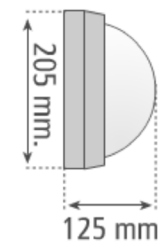

\\ **IP:** 54

\\ **Life expectancy:** N/A

\\ **Measurements:**Length: 320mm; Width:205mm; Depth:125mm

Light-mode

8.1

TECHNICAL OUTDOOR FIXTURE

Light-mode \$ 34 + VAT

NAME CATA