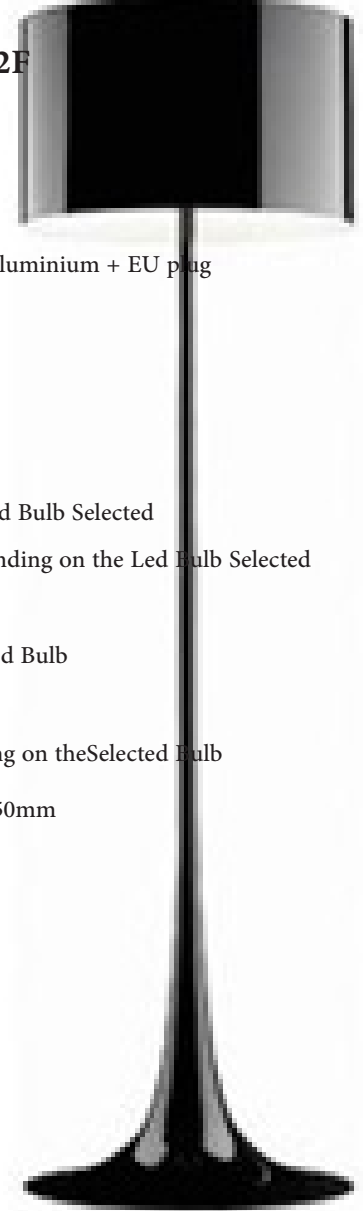

Measurements: D400*H1100mm

Light-mode

Light-mode \$193+VAT

NAME Modern Standing Floor Lamp

MODEL N23* TL62F

PARAMETERS

- \\ **Finish:** White/Black / Iron+Aluminium + EU plug
- \\ **Technology:** Retrofit
- \\ **Lampholder:** 1xE27
- \\ **Wattage:** Any Led bulb
- \\ **Voltage:** 240V
- \\ **Lumen:** Depending on the Led Bulb Selected
- \\ **Color Temperature:** Depending on the Led Bulb Selected
- \\ **Dimmable:** No
- \\ **CRI:** Depending on the Selected Bulb
- \\ **IP:** 20
- \\ **Life expectancy:** Depending on the Selected Bulb
- \\ **Measurements:** D400*H1650mm