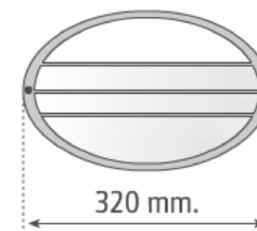

\\ **IP:** 54

\\ **Life expectancy:** N/A

\\ **Measurements:**Length: 320mm; Width:205mm; Depth:125mm

Light-mode

8.1

TECHNICAL OUTDOOR FIXTURE

Light-mode \$ 34 + VAT

NAME CATA