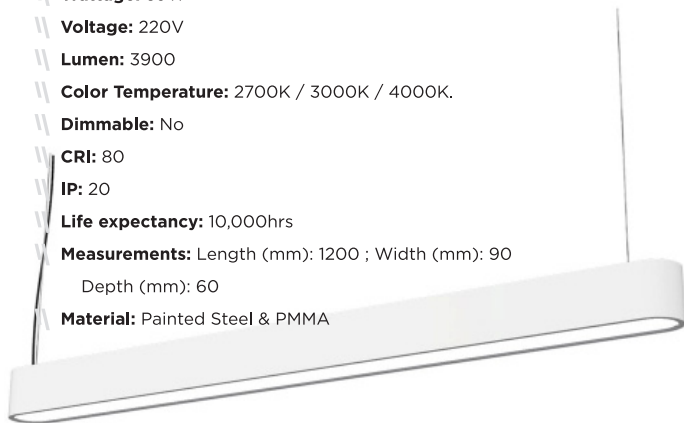

Dimmable: No

CRI: 80

IP: 20

Life expectancy: 10,000hrs

Measurements: Length (mm): 1200 ; Width (mm): 90

Depth (mm): 60

Material: Painted Steel & PMMA

Light-mode \$ 140 +VAT