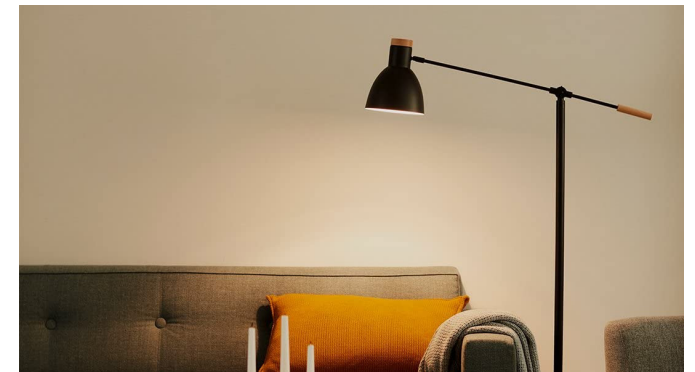

\\ **Dimmable:** YES

\\ **CRI:** 80

\\ **IP:** 20

\\ **Life expectancy:** 15,000Hrs

\\ **Measurements:** Height: 152.4mm, Diameter: 60mm

Light-mode

Light-mode \$5 + VAT

NAME LED LIGHT BULB by Thorgeon