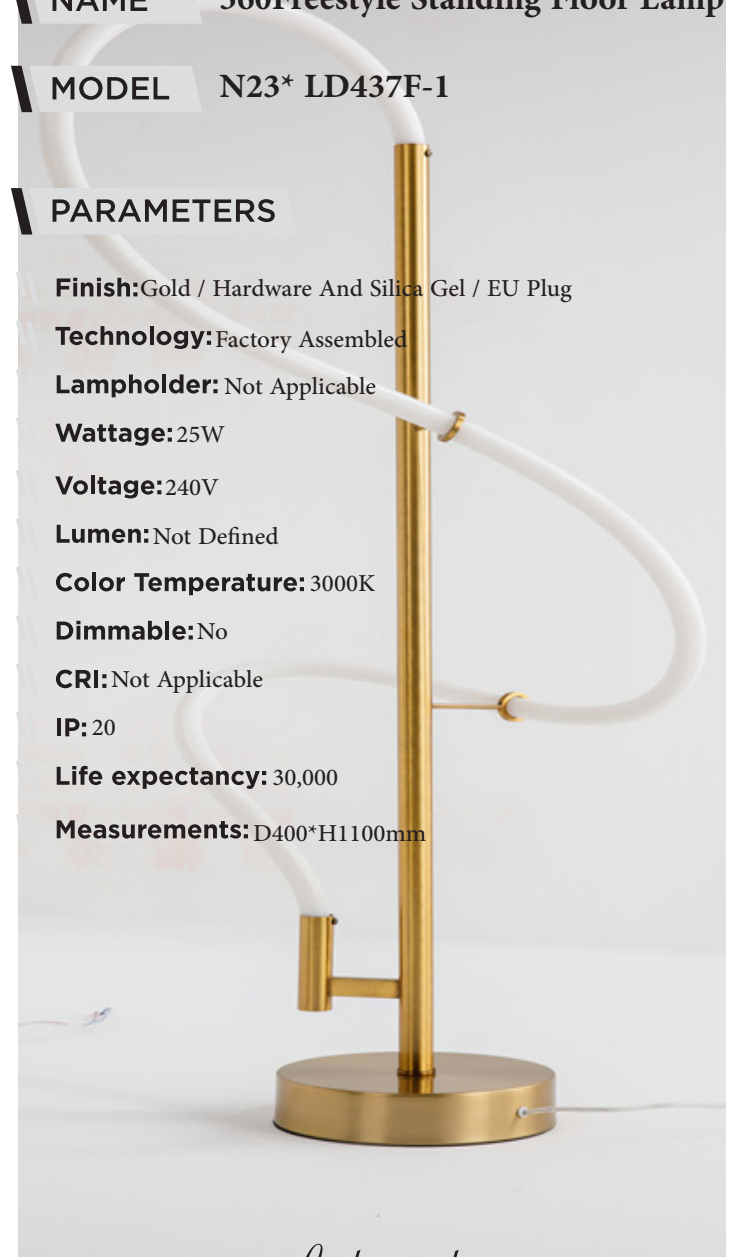

Light-mode

Light-mode \$203+VAT

NAME 360Freestyle Standing Floor Lamp

MODEL N23* LD437F-1

PARAMETERS

Finish: Gold / Hardware And Silica Gel / EU Plug

Technology: Factory Assembled

Lampholder: Not Applicable

Wattage: 25W

Voltage: 240V

Lumen: Not Defined

Color Temperature: 3000K

Dimmable: No

CRI: Not Applicable

IP: 20

Life expectancy: 30,000

Measurements: D400*H1100mm

Light-mode

Light-mode \$193+VAT

NAME Modern Standing Floor Lamp

MODEL N23* TL62F

PARAMETERS

- \\ **Finish:** White/Black / Iron+Aluminium + EU plug
- \\ **Technology:** Retrofit
- \\ **Lampholder:** 1xE27
- \\ **Wattage:** Any Led bulb
- \\ **Voltage:** 240V
- \\ **Lumen:** Depending on the Led Bulb Selected
- \\ **Color Temperature:** Depending on the Led Bulb Selected
- \\ **Dimmable:** No
- \\ **CRI:** Depending on the Selected Bulb
- \\ **IP:** 20
- \\ **Life expectancy:** Depending on the Selected Bulb
- \\ **Measurements:** D400*H1650mm