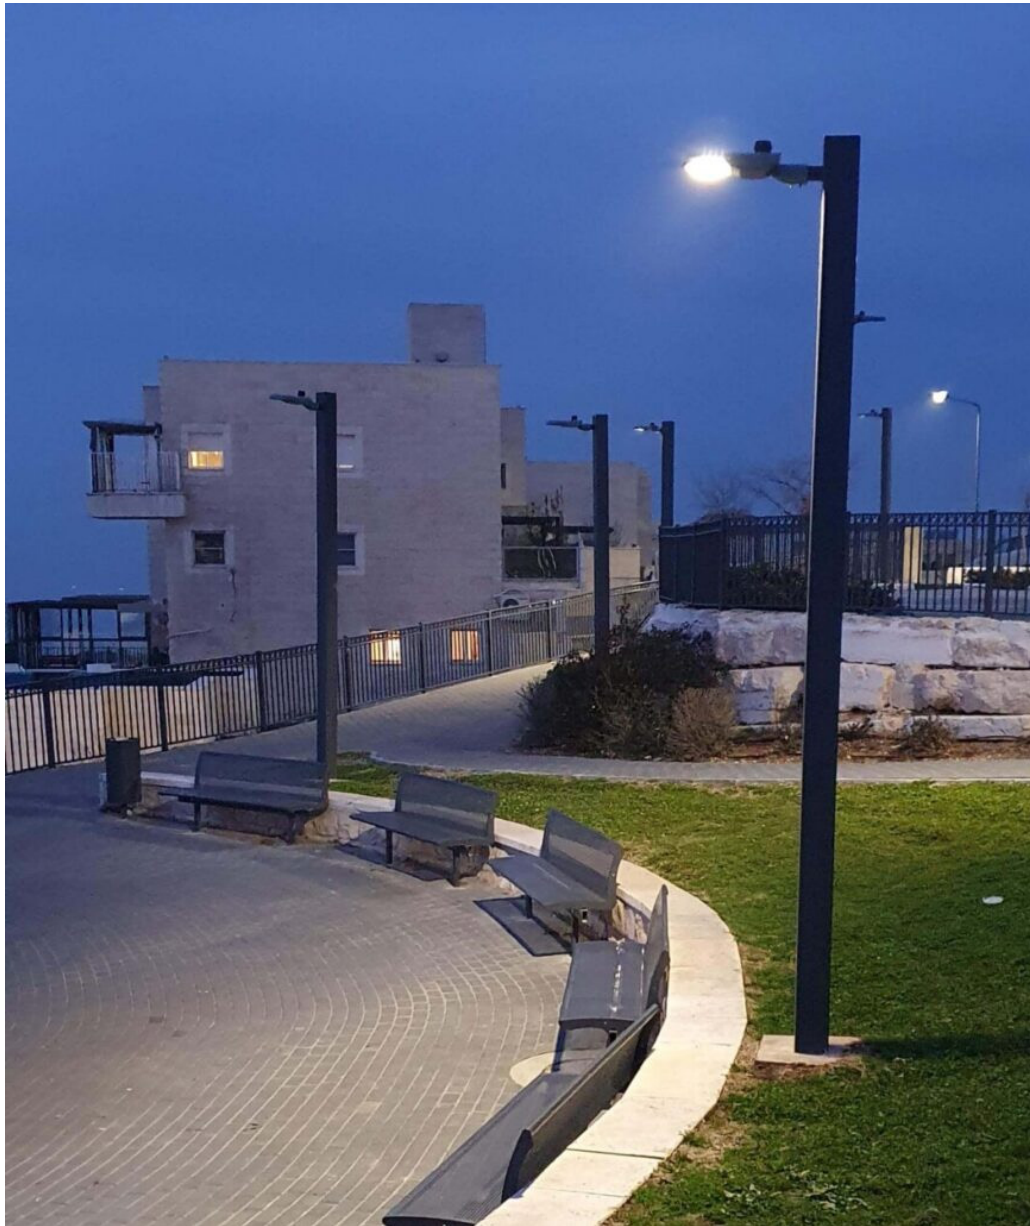

Light-mode $211 + VAT