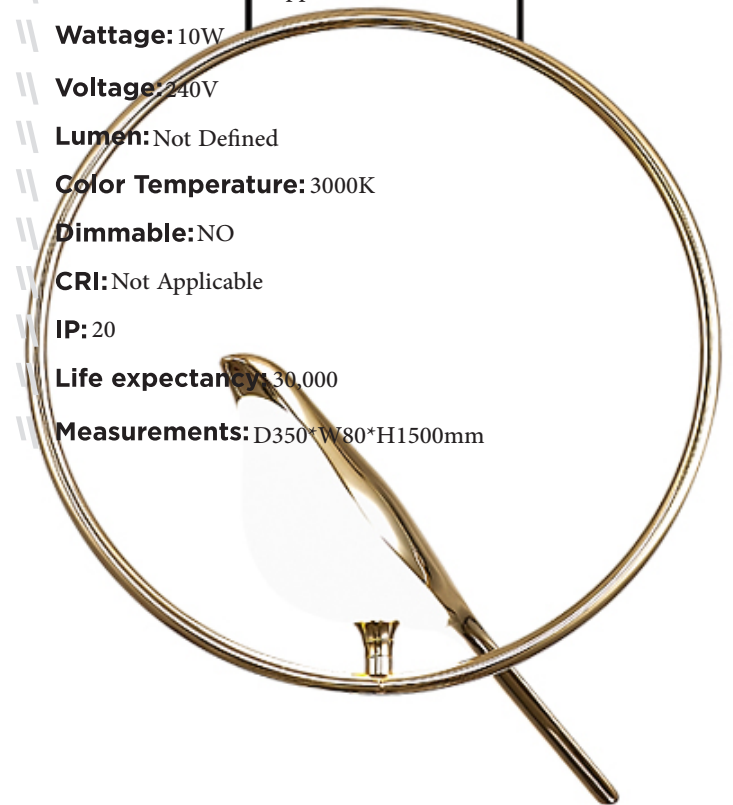

Light-mode

Light-mode \$299+ VAT

NAME ALESSA

MODEL 9014628

PARAMETERS

- \\ **Finish:** Chrome/Transparent | Metal/Glass
- \\ **Technology:** Retrofit
- \\ **Lampholder:** 6xE14
- \\ **Wattage:** Max 6x40W
- \\ **Voltage:** Main Voltage
- \\ **Lumen:** N/A
- \\ **Color Temperature:** N/A
- \\ **Dimmable:** NO
- \\ **CRI:** N/A
- \\ **IP:** 20
- \\ **Life expectancy:** N/A
- \\ **Measurements:** Ø610x740-1240 mm

PARAMETERS

Finish:Black and Gold / Iron+Acrylic

Technology:Factory Assembled Led

Lampholder:Not Applicable

Wattage:10W

Voltage:240V

Lumen:Not Defined

Color Temperature:3000K

Dimmable:NO

CRI:Not Applicable

IP:20

Life expectancy:30,000

Measurements:D350*W80*H1500mm

Light-mode

Light-mode \$469+VAT

NAME Bird Pendant Lamp

MODEL N23* LD541-6A

PARAMETERS

- \\ **Finish:**Black and Gold / Iron+Acrylic
- \\ **Technology:**Factory Assembled Led
- \\ **Lampholder:** Not Applicable
- \\ **Wattage:**6x10W
- \\ **Voltage:**240V
- \\ **Lumen:**Not Defined
- \\ **Color Temperature:** 3000K
- \\ **Dimmable:**NO
- \\ **CRI:**Not Applicable
- \\ **IP:** 20
- \\ **Life expectancy:** 30,000
- \\ **Measurements:** D1000*H850mm