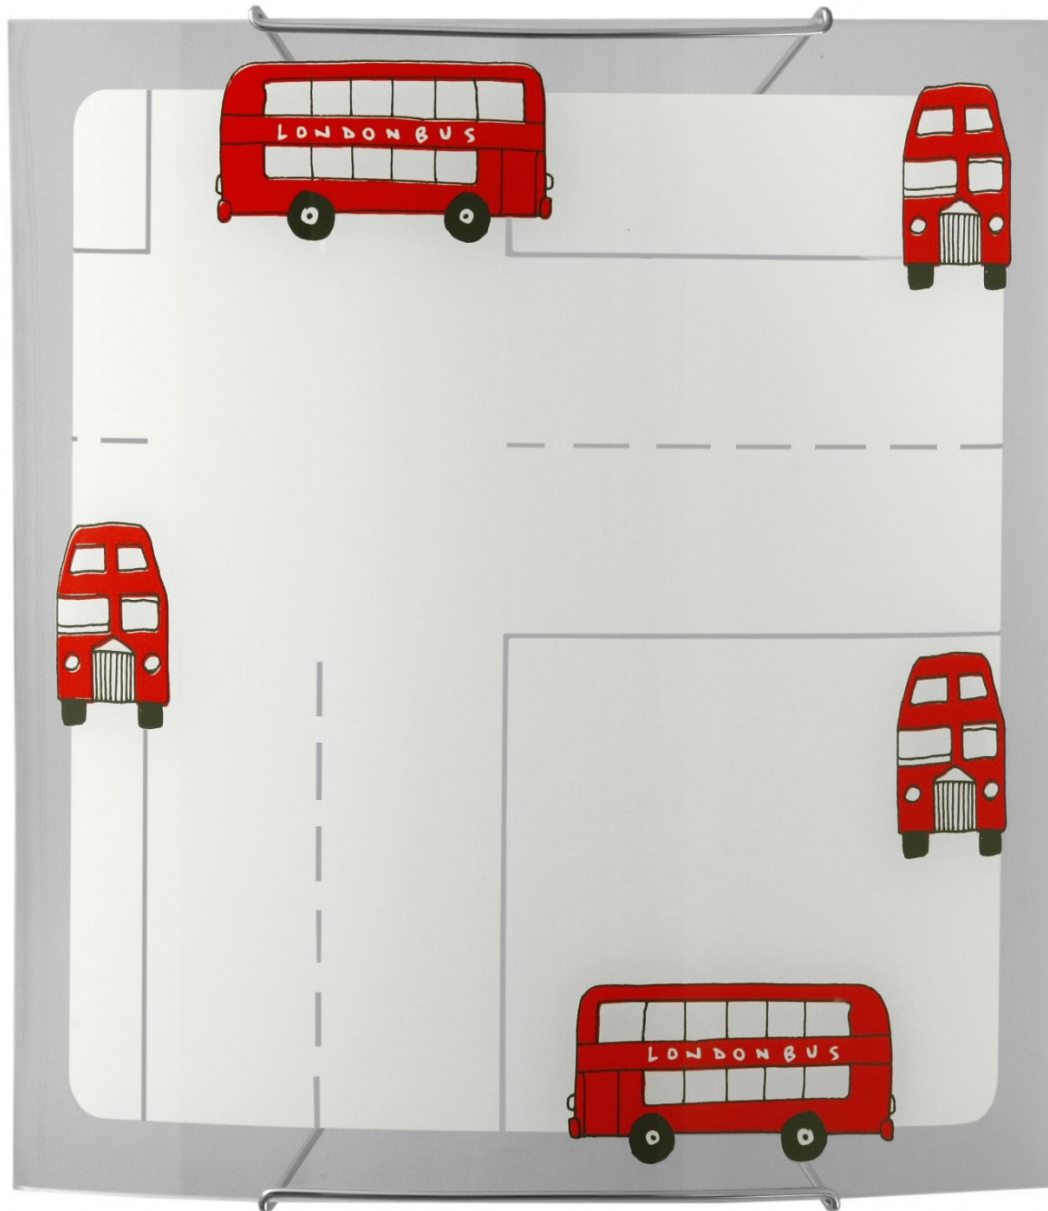

\\ **Measurements:** Length: 600mm H: 75mm

Light-mode

Light-mode \$23+ VAT

NAME BUS

MODEL 2960

PARAMETERS

\\ **Finish:** Opal Glass with Pattern And Chrome Steel

\\ **Technology:** Retrofit