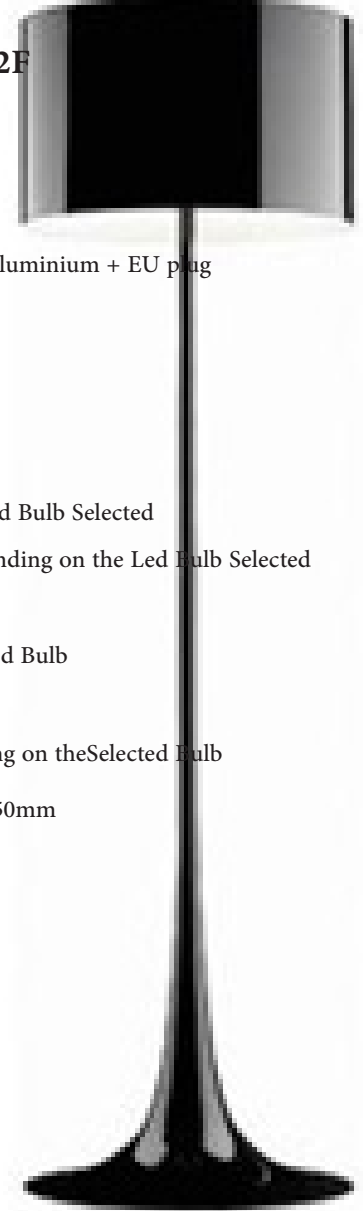

PARAMETERS

- \\ **Finish:** White/Black / Iron+Aluminium + EU plug
- \\ **Technology:** Retrofit
- \\ **Lampholder:** 1xE27
- \\ **Wattage:** Any Led bulb
- \\ **Voltage:** 240V
- \\ **Lumen:** Depending on the Led Bulb Selected
- \\ **Color Temperature:** Depending on the Led Bulb Selected
- \\ **Dimmable:** No
- \\ **CRI:** Depending on the Selected Bulb
- \\ **IP:** 20
- \\ **Life expectancy:** Depending on the Selected Bulb
- \\ **Measurements:** D400*H1650mm