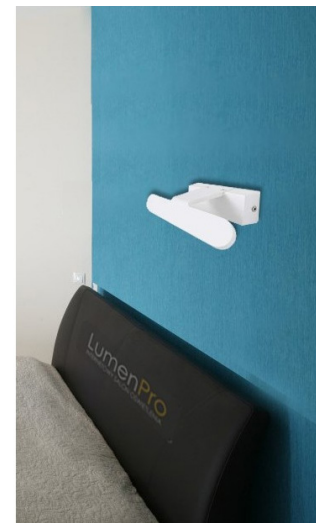

Measurements: Width (mm): 200 ; Depth (mm): 165

Material: Aluminium

Light-mode \$ 12 + VAT

NAME Alabama

MODEL 4341502

PARAMETERS

Finish: White & Chrome

Technology: LED or Halogen or Incandescent Retrofit
or Compact Fluorescent