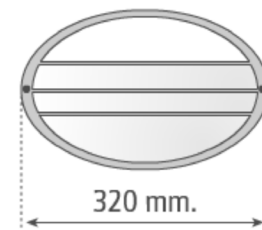

\\ **IP:** 54

\\ **Life expectancy:** N/A

\\ **Measurements:**Length: 320mm; Width:205mm; Depth:125mm

Light-mode

8.1

TECHNICAL OUTDOOR FIXTURE

Light-mode \$ 34 + VAT

NAME CATA