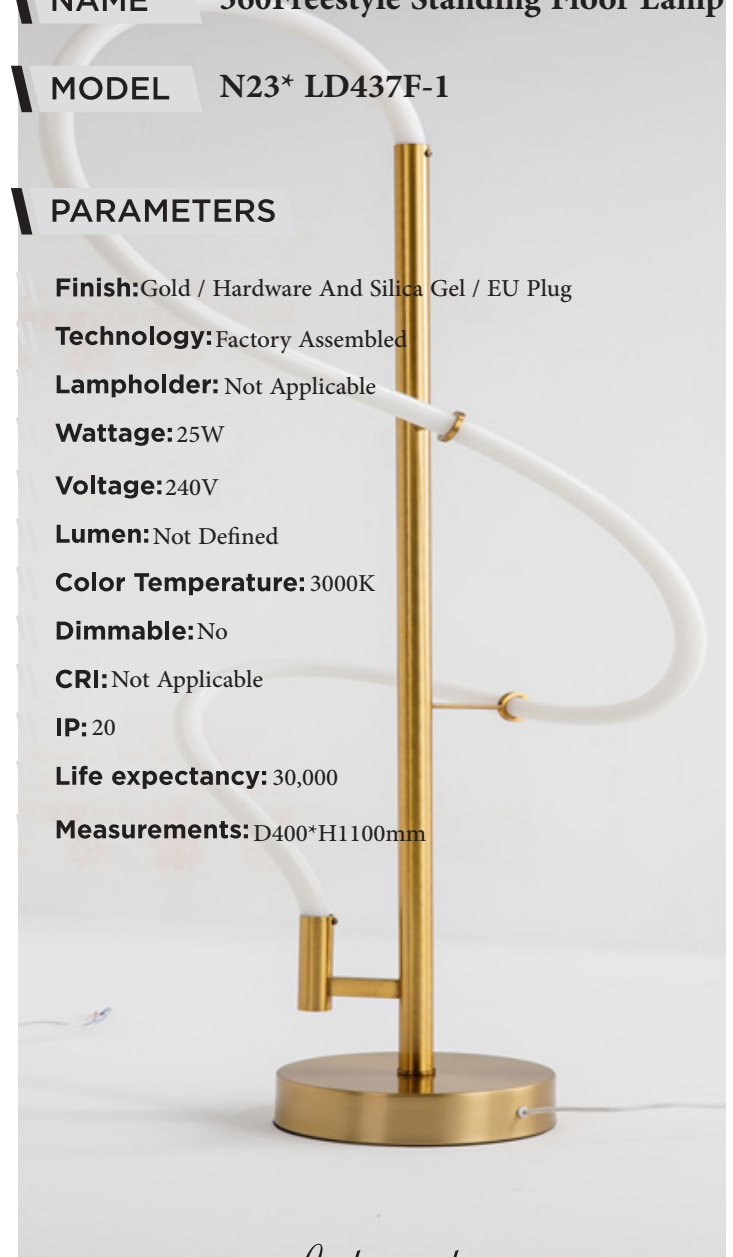

MODEL 8787

PARAMETERS

\\ **Finish:** painted steel white and Pink

\\ **Technology:** Retrofit

\\ **Lampholder:** 1xGu10

\\ **Wattage:** 1xMax 35W

\\ **Voltage:** Main Voltage

\\ **Lumen:** N/A

\\ **CRI:**Not Applicable

\\ **IP:** 20

\\ **Life expectancy:** 30,000

\\ **Measurements:** D500*W220*H1550mm

Light-mode

Light-mode \$203+VAT

NAME 360Freestyle Standing Floor Lamp

MODEL N23* LD437F-1

PARAMETERS

Finish: Gold / Hardware And Silica Gel / EU Plug

Technology: Factory Assembled

Lampholder: Not Applicable

Wattage: 25W

Voltage: 240V

Lumen: Not Defined

Color Temperature: 3000K

Dimmable: No

CRI: Not Applicable

IP: 20

Life expectancy: 30,000

Measurements: D400*H1100mm

Light-mode

Light-mode \$193+VAT

NAME Modern Standing Floor Lamp