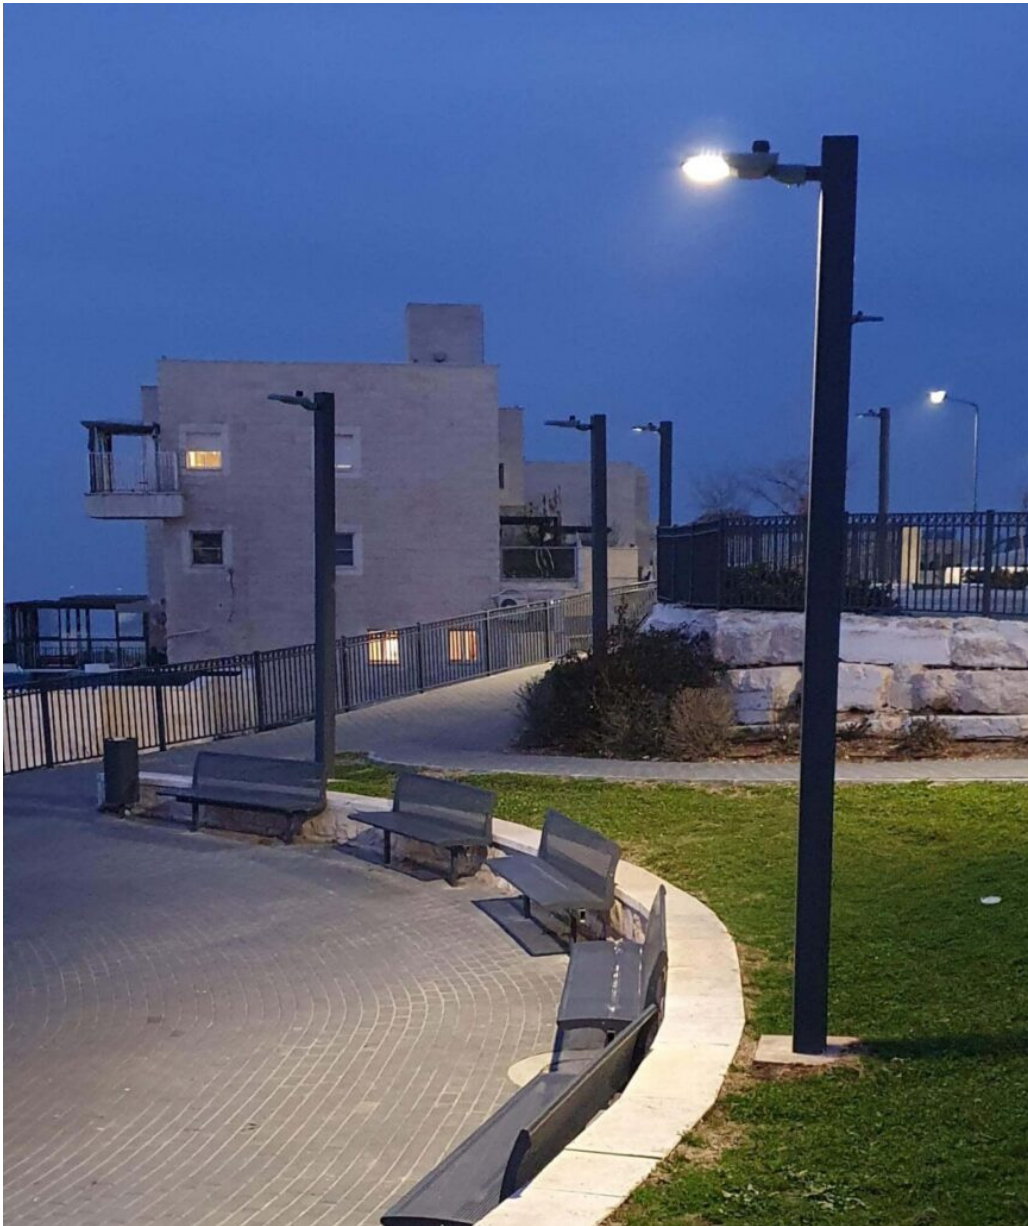

Light-mode $211 + VAT