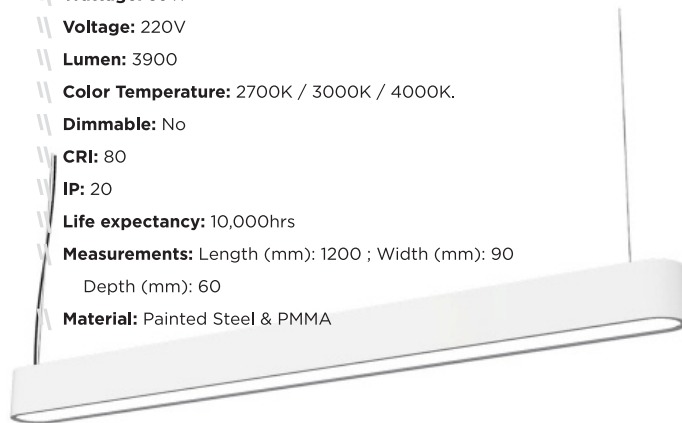

PARAMETERS

- // **Finish:** White
- // **Technology:** Fluorescent
- // **Lampholder:** G5
- // **Wattage:** 39W
- // **Voltage:** 220V
- // **Lumen:** 3900
- // **Color Temperature:** 2700K / 3000K / 4000K.
- // **Dimmable:** No
- // **CRI:** 80
- // **IP:** 20
- // **Life expectancy:** 10,000hrs
- // **Measurements:** Length (mm): 1200 ; Width (mm): 90
  Depth (mm): 60
- // **Material:** Painted Steel & PMMA