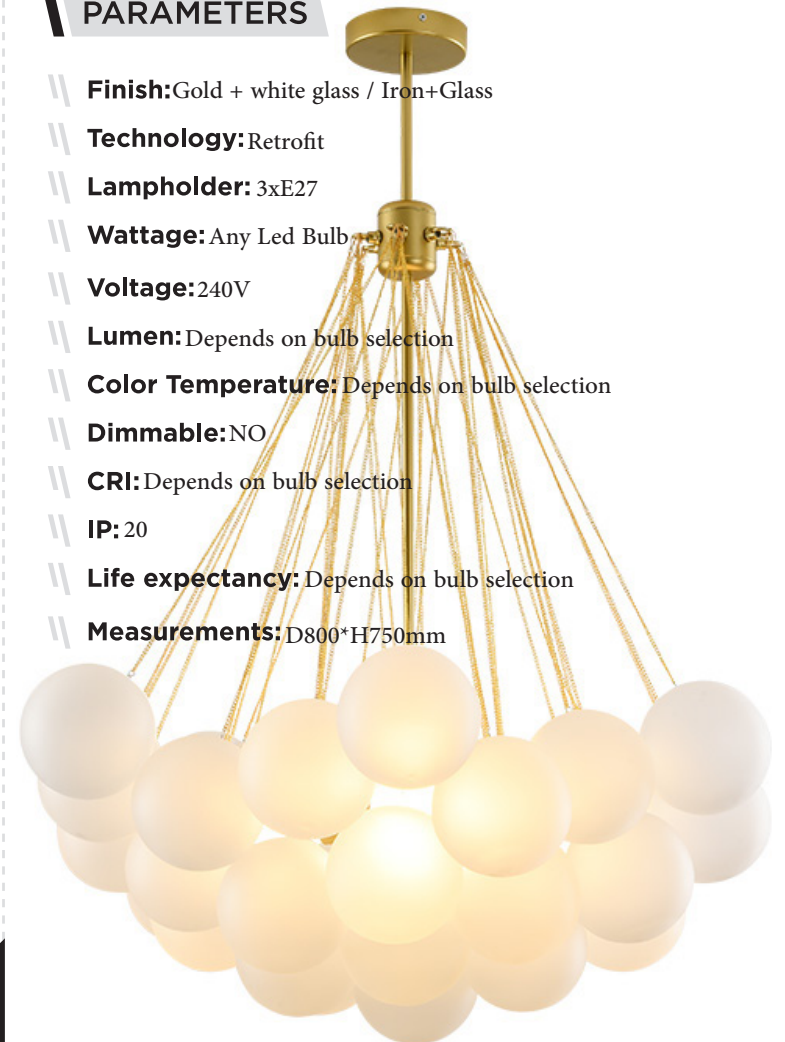

PARAMETERS

Finish: Gold + white glass / Iron+Glass

Technology: Retrofit

Lampholder: 3xE27

Wattage: Any Led Bulb

Voltage: 240V

Lumen: Depends on bulb selection

Color Temperature: Depends on bulb selection

Dimmable: NO

CRI: Depends on bulb selection

IP: 20

Life expectancy: Depends on bulb selection

Measurements: D800*H750mm