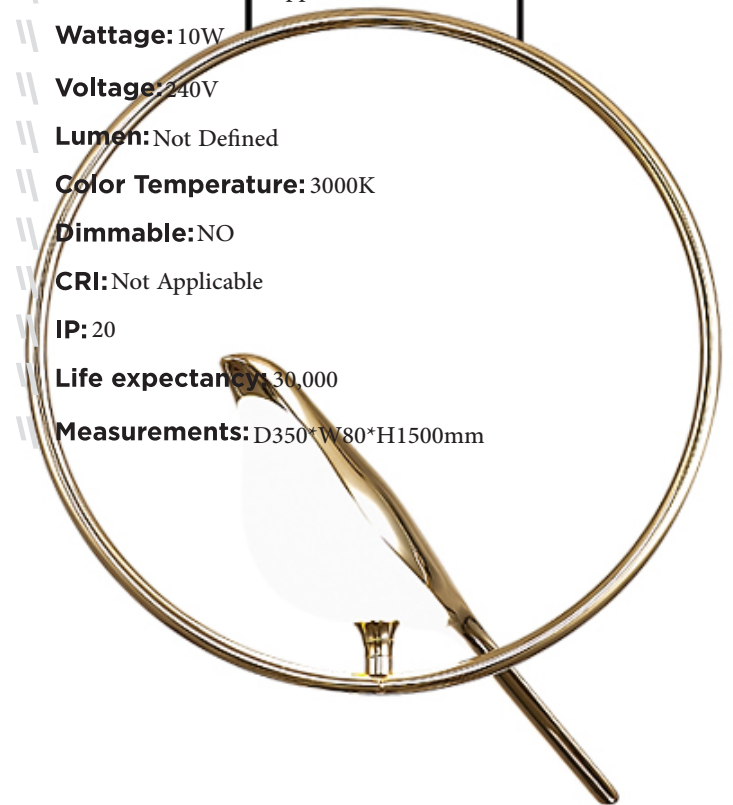

Light-mode

Light-mode \$ 150 + VAT

NAME BARLA

MODEL 1191502

PARAMETERS

- \\ **Finish:** White Metal
- \\ **Technology:** Retrofit
- \\ **Lampholder:** 5xE27
- \\ **Wattage:** 5xMax60W
- \\ **Voltage:** Main Voltage
- \\ **Lumen:** Not Applicable
- \\ **Color Temperature:** Not Applicable
- \\ **Dimmable:** Possible
- \\ **CRI:** More Than 80
- \\ **IP:** 20
- \\ **Life expectancy:** Not Applicable
- \\ **Measurements:** Diameter:30 Cm Height: 135

Wattage:10W

Voltage:240V

Lumen:Not Defined

Color Temperature:3000K

Dimmable:NO

CRI:Not Applicable

IP:20

Life expectancy:30,000

Measurements:D350*W80*H1500mm

Light-mode

Light-mode \$469+VAT

NAME Bird Pendant Lamp

MODEL N23* LD541-6A

PARAMETERS

- \\ **Finish:**Black and Gold / Iron+Acrylic
- \\ **Technology:**Factory Assembled Led
- \\ **Lampholder:** Not Applicable
- \\ **Wattage:**6x10W
- \\ **Voltage:**240V
- \\ **Lumen:**Not Defined
- \\ **Color Temperature:** 3000K
- \\ **Dimmable:**NO
- \\ **CRI:**Not Applicable
- \\ **IP:** 20
- \\ **Life expectancy:** 30,000
- \\ **Measurements:** D1000*H850mm

Light-mode

1.3

DECORATIVE SUSPENSION LIGHT

Light-mode \$290+VAT

NAME 360Linear Pendant Lamp

MODEL LD437B

PARAMETERS

Finish: Gold / Hardware + Silica Gel