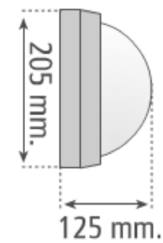

\\ **IP:** 54

\\ **Life expectancy:** N/A

\\ **Measurements:**Length: 320mm; Width:205mm; Depth:125mm

Light-mode

8.1

TECHNICAL OUTDOOR FIXTURE

Light-mode \$ 34 + VAT

NAME CATA