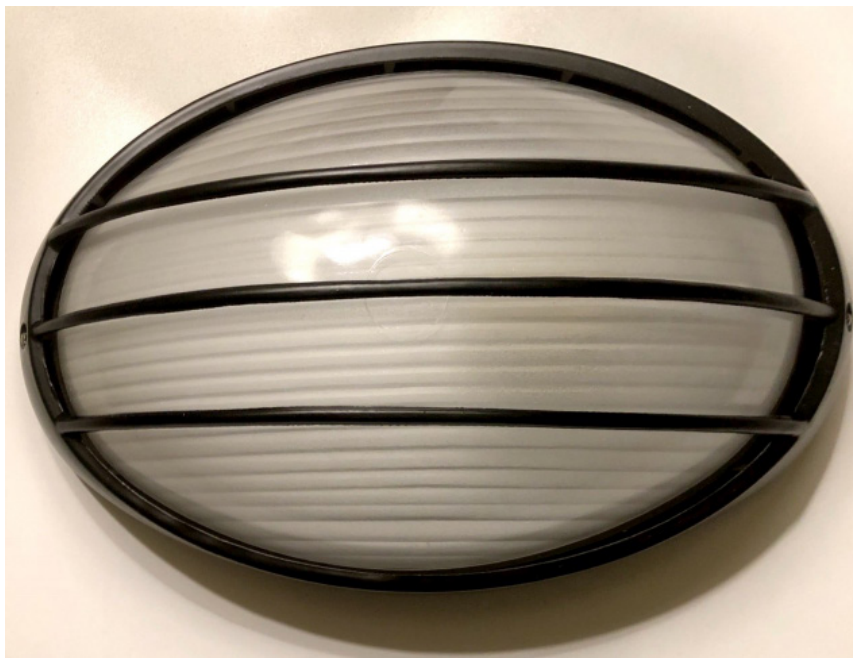

8.1

TECHNICAL OUTDOOR FIXTURE

Light-mode $ 23 + VAT