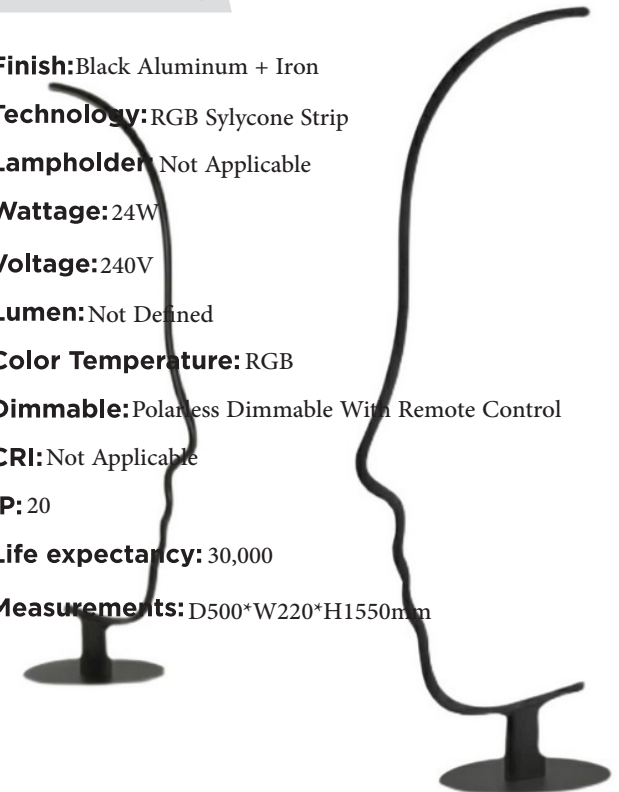

\\ **Voltage:**240V

\\ **Lumen:**Not Defined

\\ **Color Temperature:**RGB

\\ **Dimmable:**Polarless Dimmable With Remote Control

\\ **CRI:**Not Applicable

\\ **IP:** 20

\\ **Life expectancy:** 30,000

\\ **Measurements:**D500*W220*H1550mm