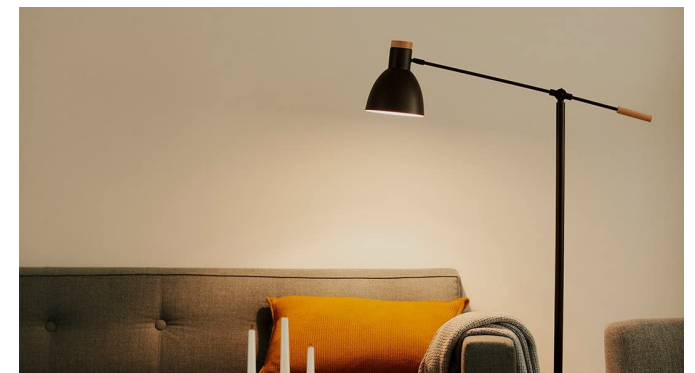

\\ **Dimmable:** YES

\\ **CRI:** 80

\\ **IP:** 20

\\ **Life expectancy:** 15,000Hrs

\\ **Measurements:** Height: 152.4mm, Diameter: 60mm

Light-mode

Light-mode \$5 + VAT

NAME LED LIGHT BULB by Thorgeon