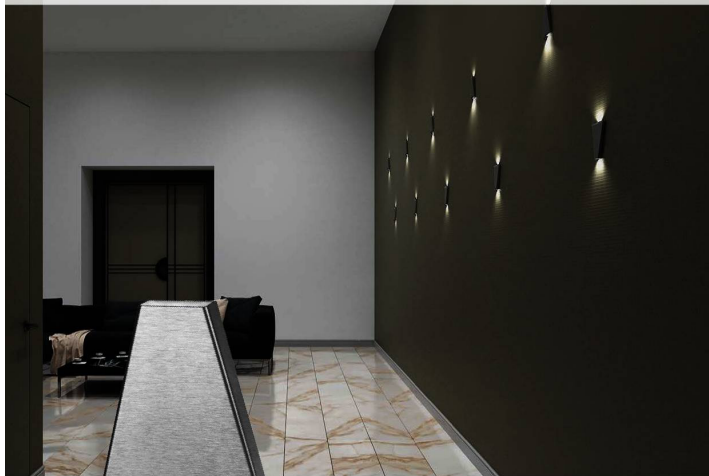

Promotion price:
48$

Light-mode ~~$ 56~~ + VAT

Luna

A+ CE RoHS LED

3184227	3184127	3194227	3194127
5901289718288	5901289718295	5901289718301	5901289718318
12V DC		230V AC	
1W		1.5W	
◊		◻	
51mm			
6000K	3000K	6000K	3000K
IP 44			

NAME Luna 230V

MODEL 3194127

PARAMETERS

- // **Finish:** Stainless Steel
- // **Technology:** LED Factory assembled
- // **Lampholder:** N/A
- // **Wattage:** 1.5W
- // **Voltage:** 220V
- // **Lumen:** 51
- // **Color Temperature:** 3000K
- // **Dimmable:** No
- // **CRI:** 80
- // **IP:** 44
- // **Life expectancy:** 25,000hrs
- // **Measurements:** 30-100 x 130 x 47 (mm)
- // **Material:** Metal

Light-mode